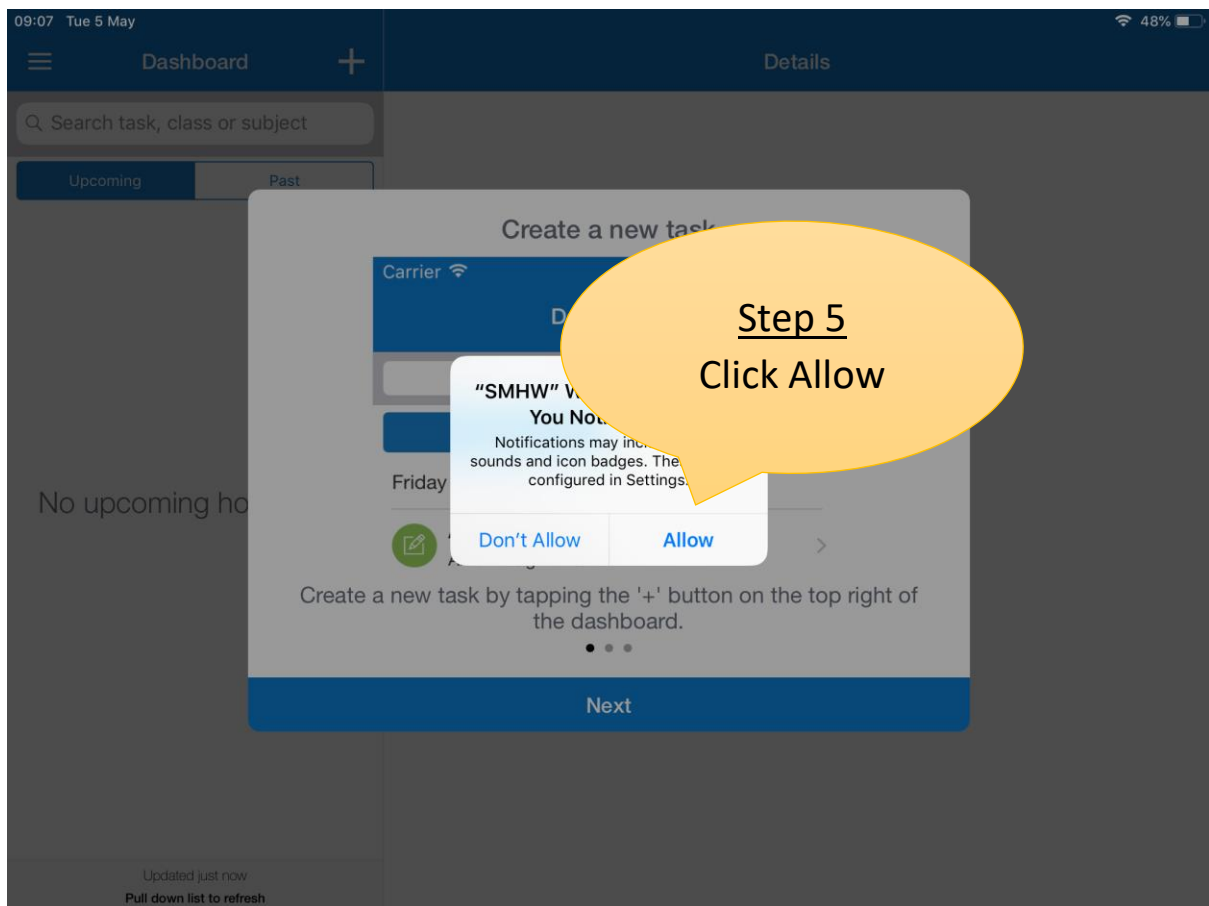

....then click here

Sign in

You should now be successfully logged in to Show my Homework.
Click the 'To Do' button to view work set and the due dates.