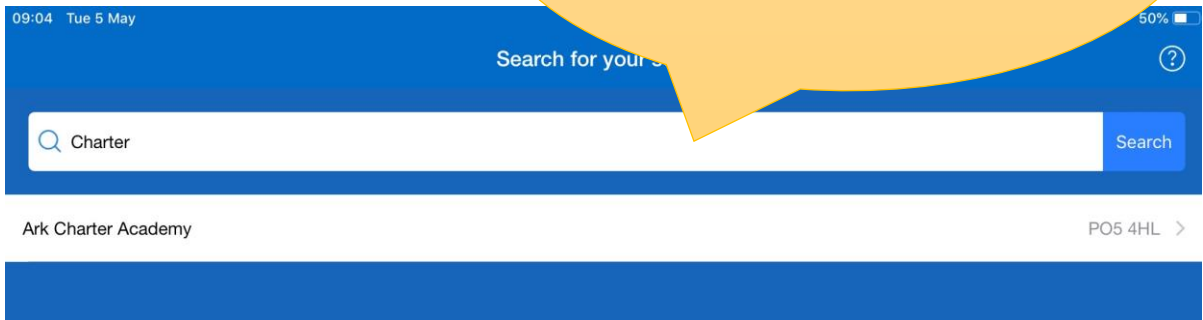

Logging on to Show my Homework on the App

IMPORTANT – If you have previously tried to log in and got stuck you MUST close the App and then reopen it. If this doesn't work uninstall and reinstall it.

Open the App

Step 1
Type Charter in the search box and click on Ark Charter Academy